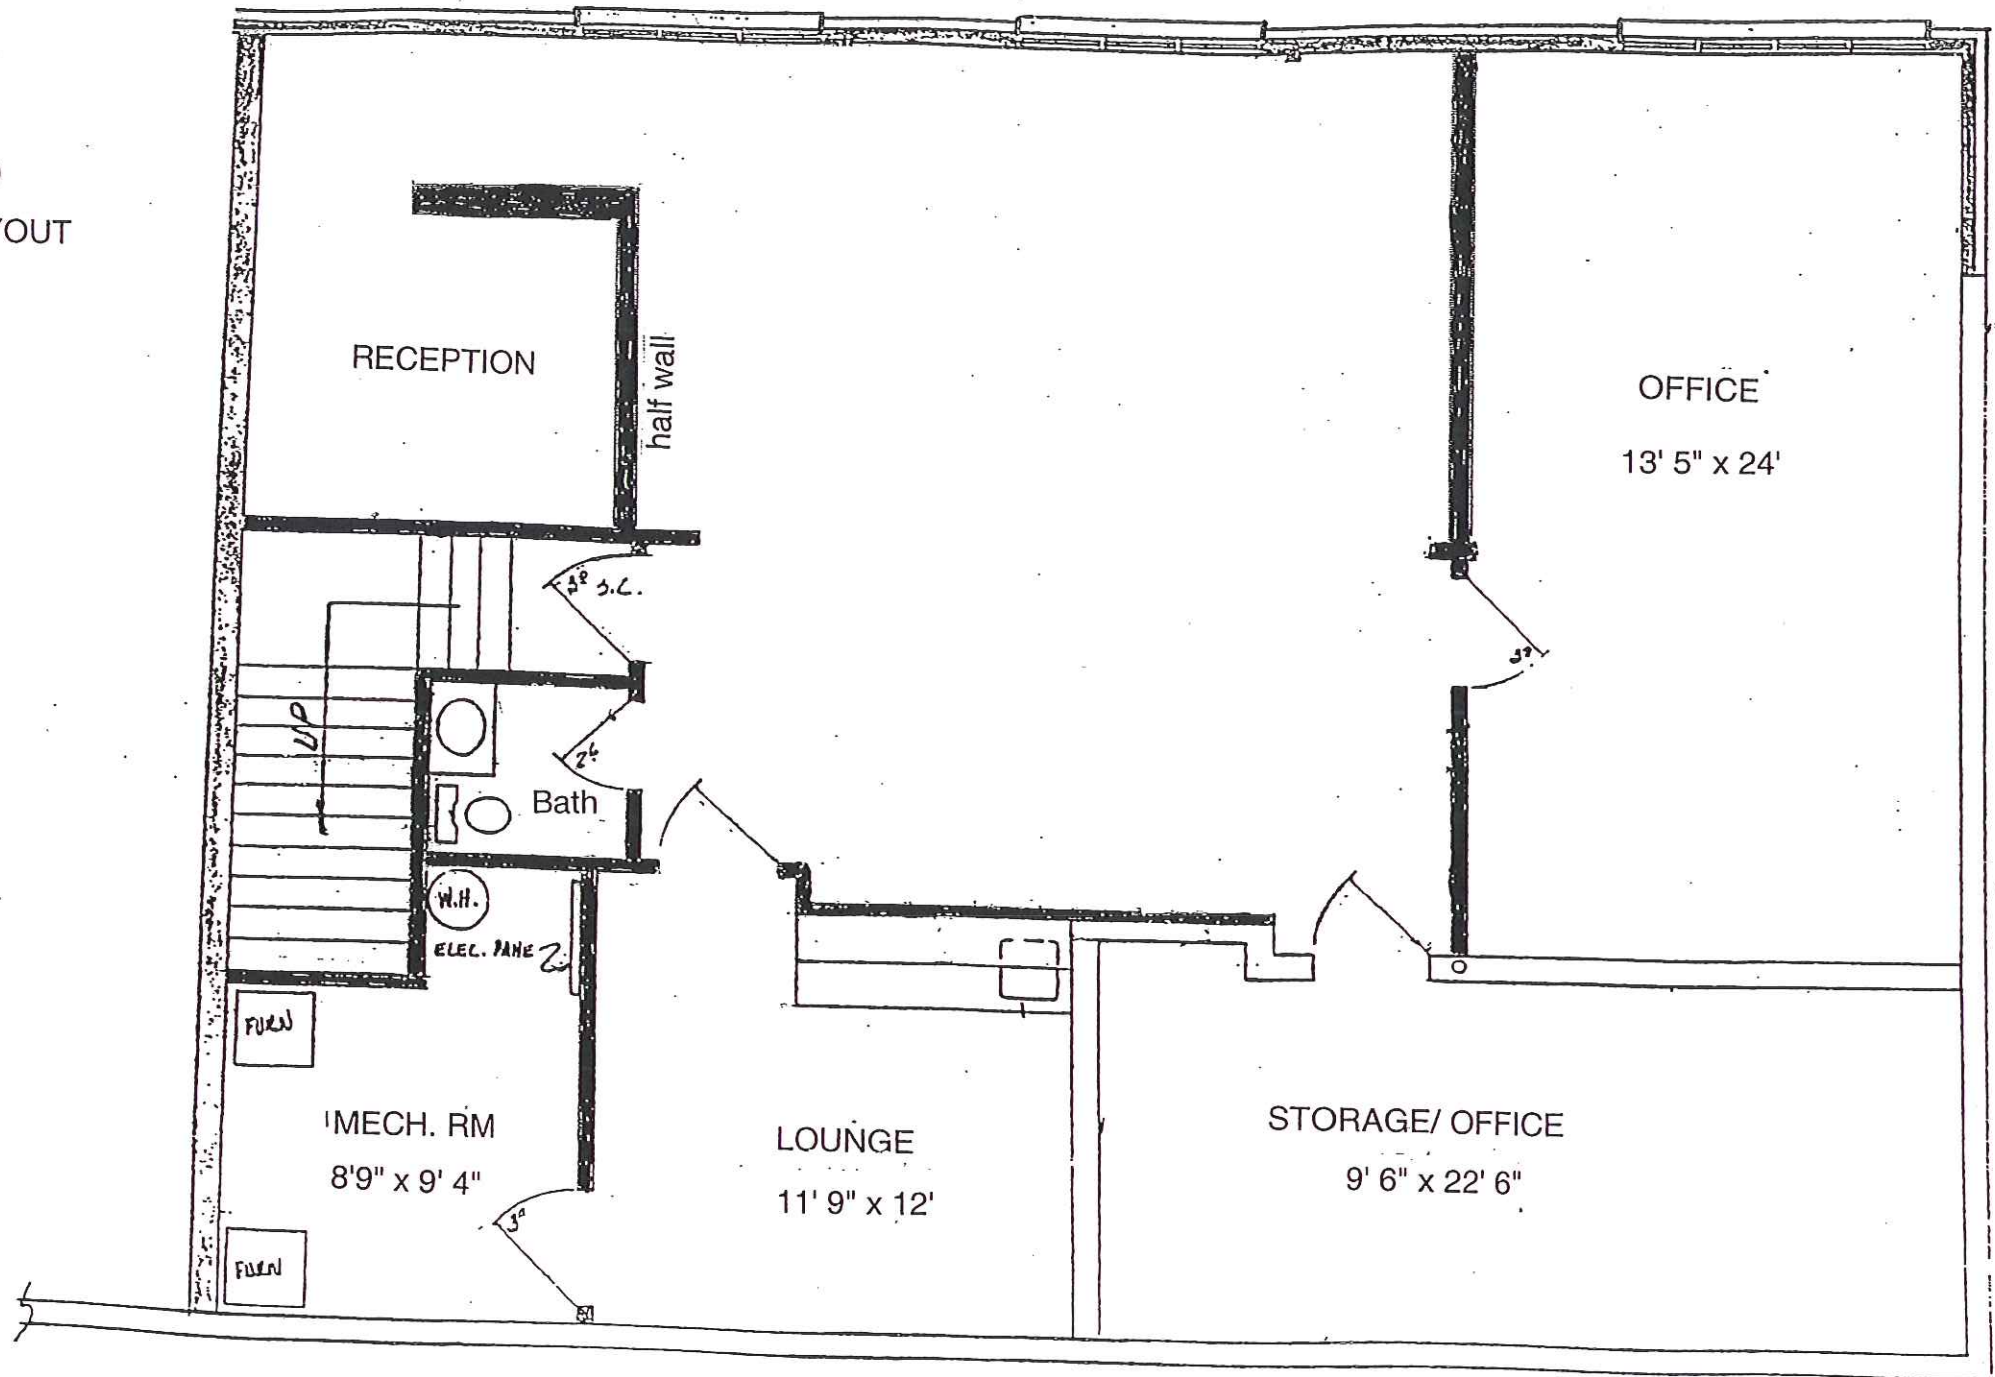

SUITE D
EXISTING LAYOUT

14 PARK PLACE
LOWER LEVEL
1,656 SQ. FT.